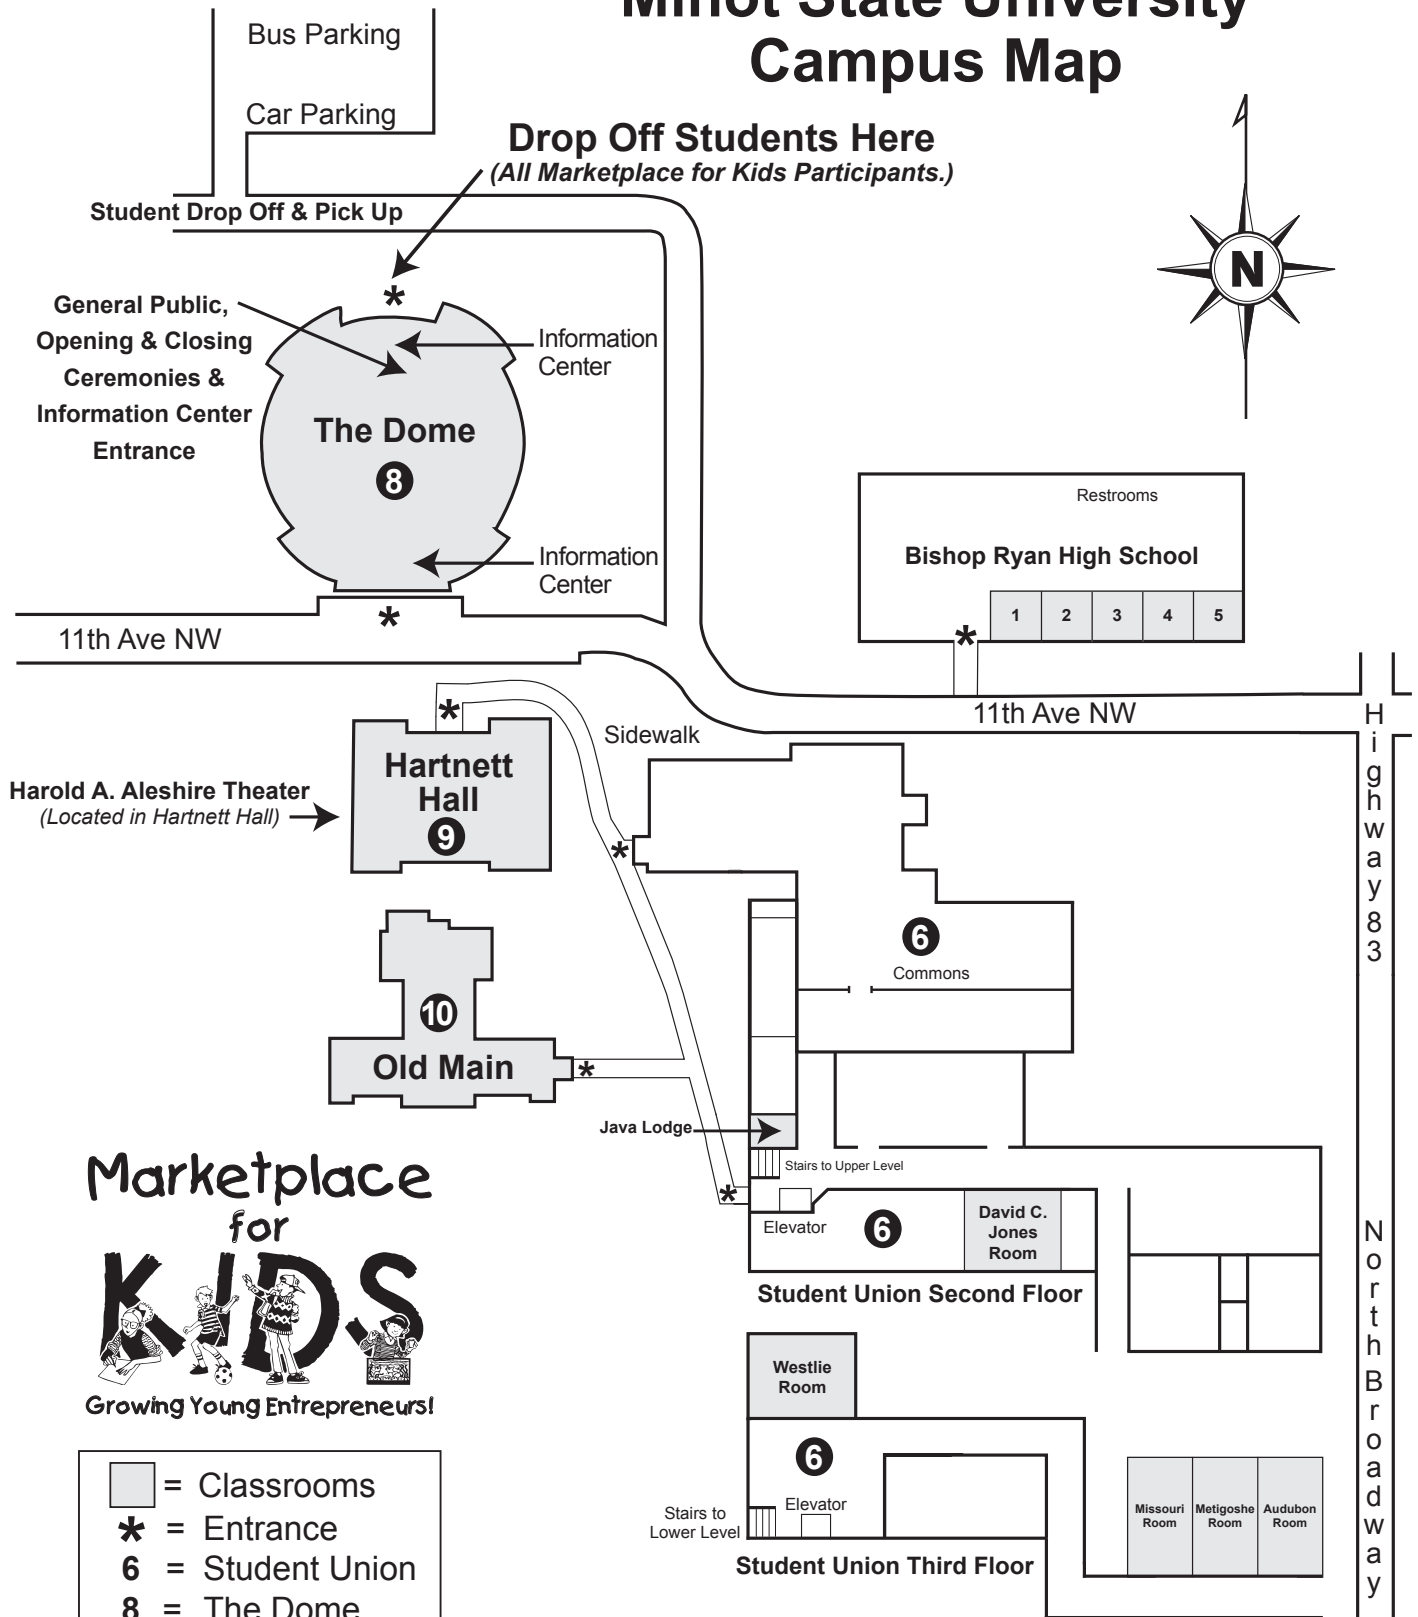

Minot State University Campus Map

Growing Young Entrepreneurs!

- = Classrooms
- *** = Entrance
- 6** = Student Union
- 8** = The Dome
- 9** = Hartnett Hall
- 10** = Old Main